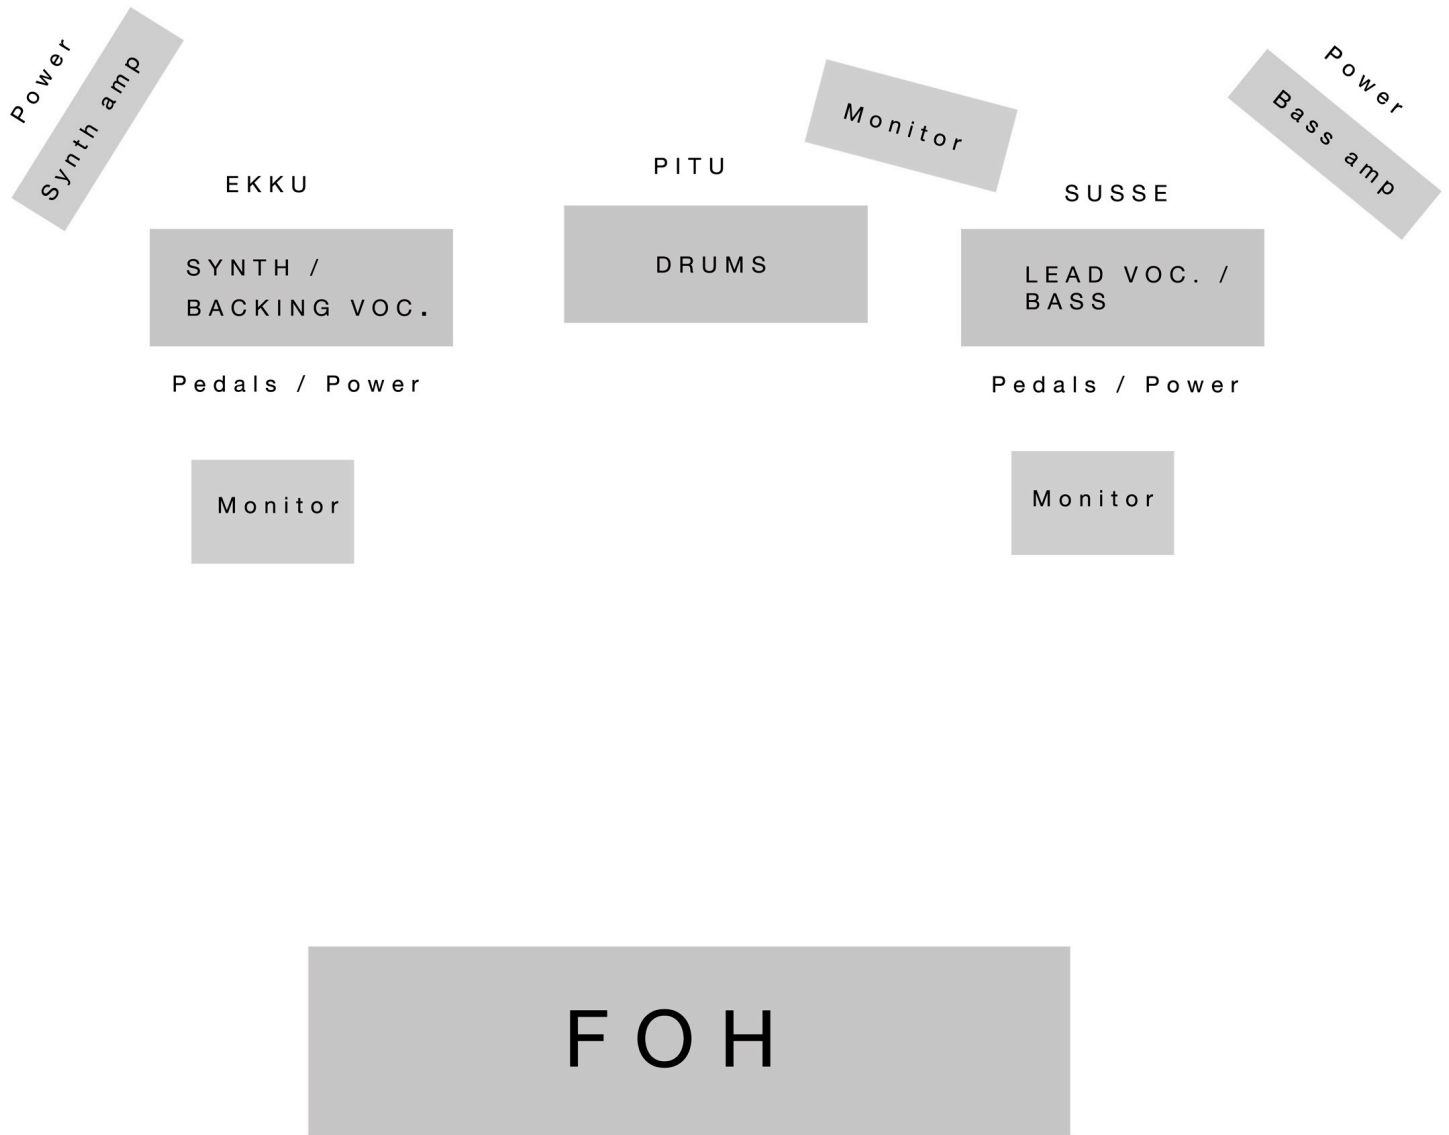

STAGE PLAN: HAVE YOU EVER SEEN THE JANE FONDA AEROBIC VHS?

Contact: Erik Lintunen: 0407690985

Keyboards:

Guitar amplifier (keyboards are played through a guitar amplifier)

Pedal board

Monitor

Bass:

Bass combo

Pedal board

Monitor

Drums:

BD
1x rack tom, 1x floor tom, snare 14", ride, crash, HH.

Monitor

Vocals

2x vocal microphones

Contact: Erik Lintunen +358407690985