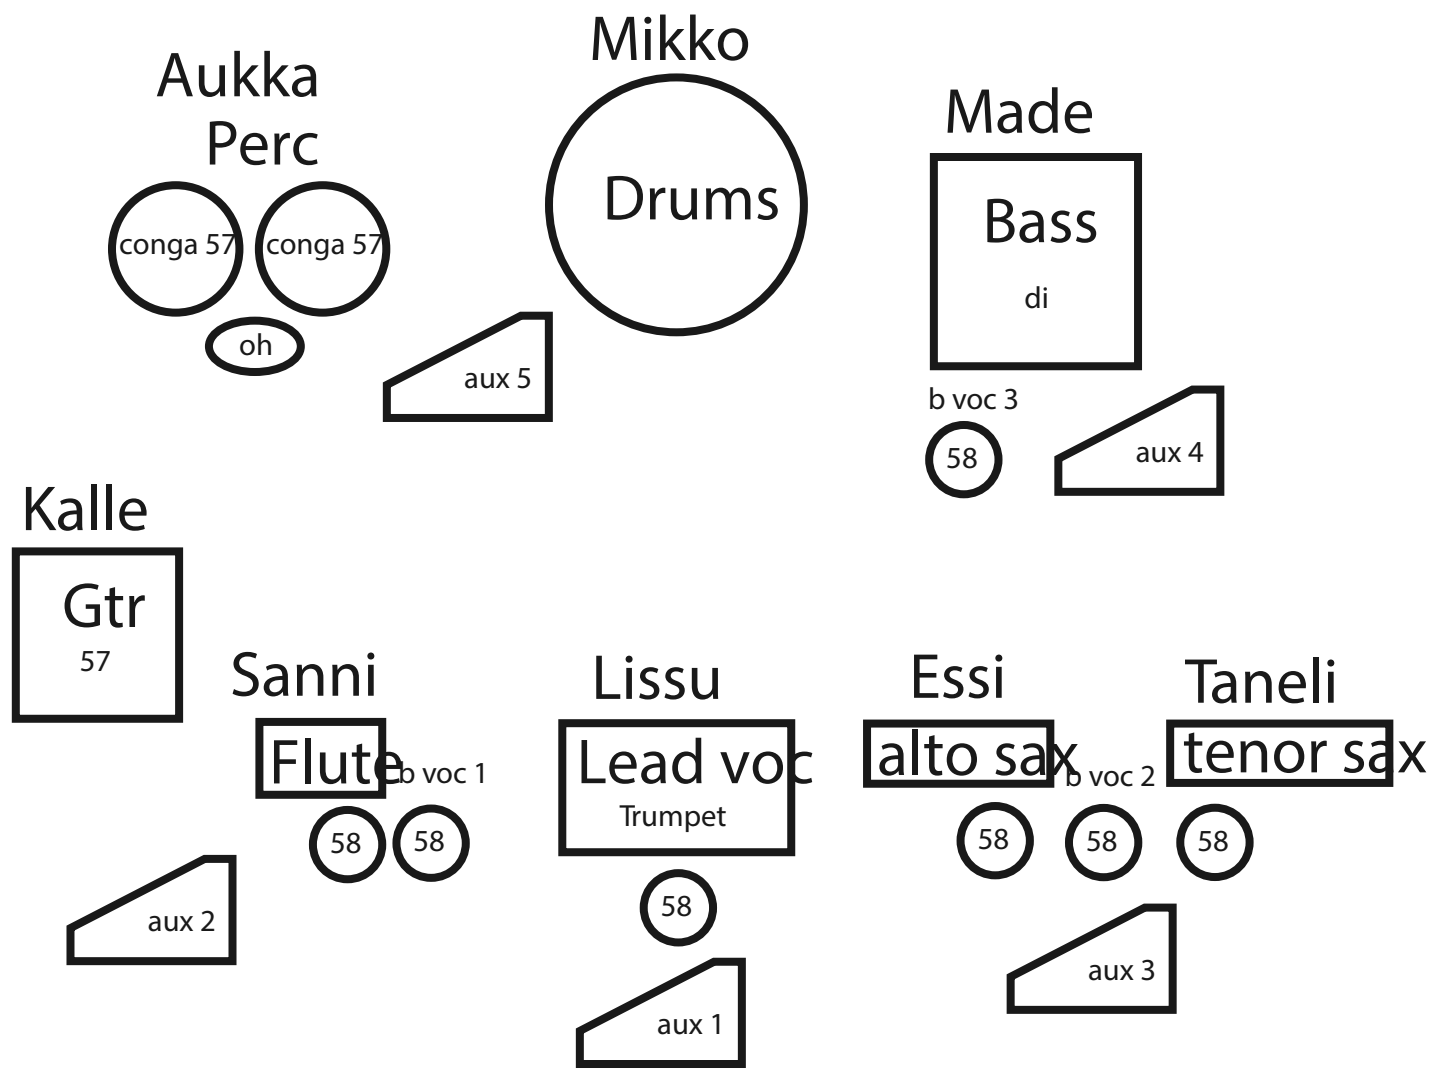

# ★ Maria Gasoli★

8 people on stage

## channels

1	kick
2	snare
3	tomtom
4	tomtom
5	overhead
6	overhead
7	conga
8	conga
9	perc.overhead
10	bass
11	gtr
12	flute
13	alto sax
14	tenor sax
15	b voc 1
16	b voc 2
17	b voc 3
18	lead voc

↑ drums

## AUX presets,

in order of volume level

1	18,15,11
2	12,15,13,14,18
3	16,13,14,18,12
4	17,18,11,12,15,1
5	18,12,13,14,11